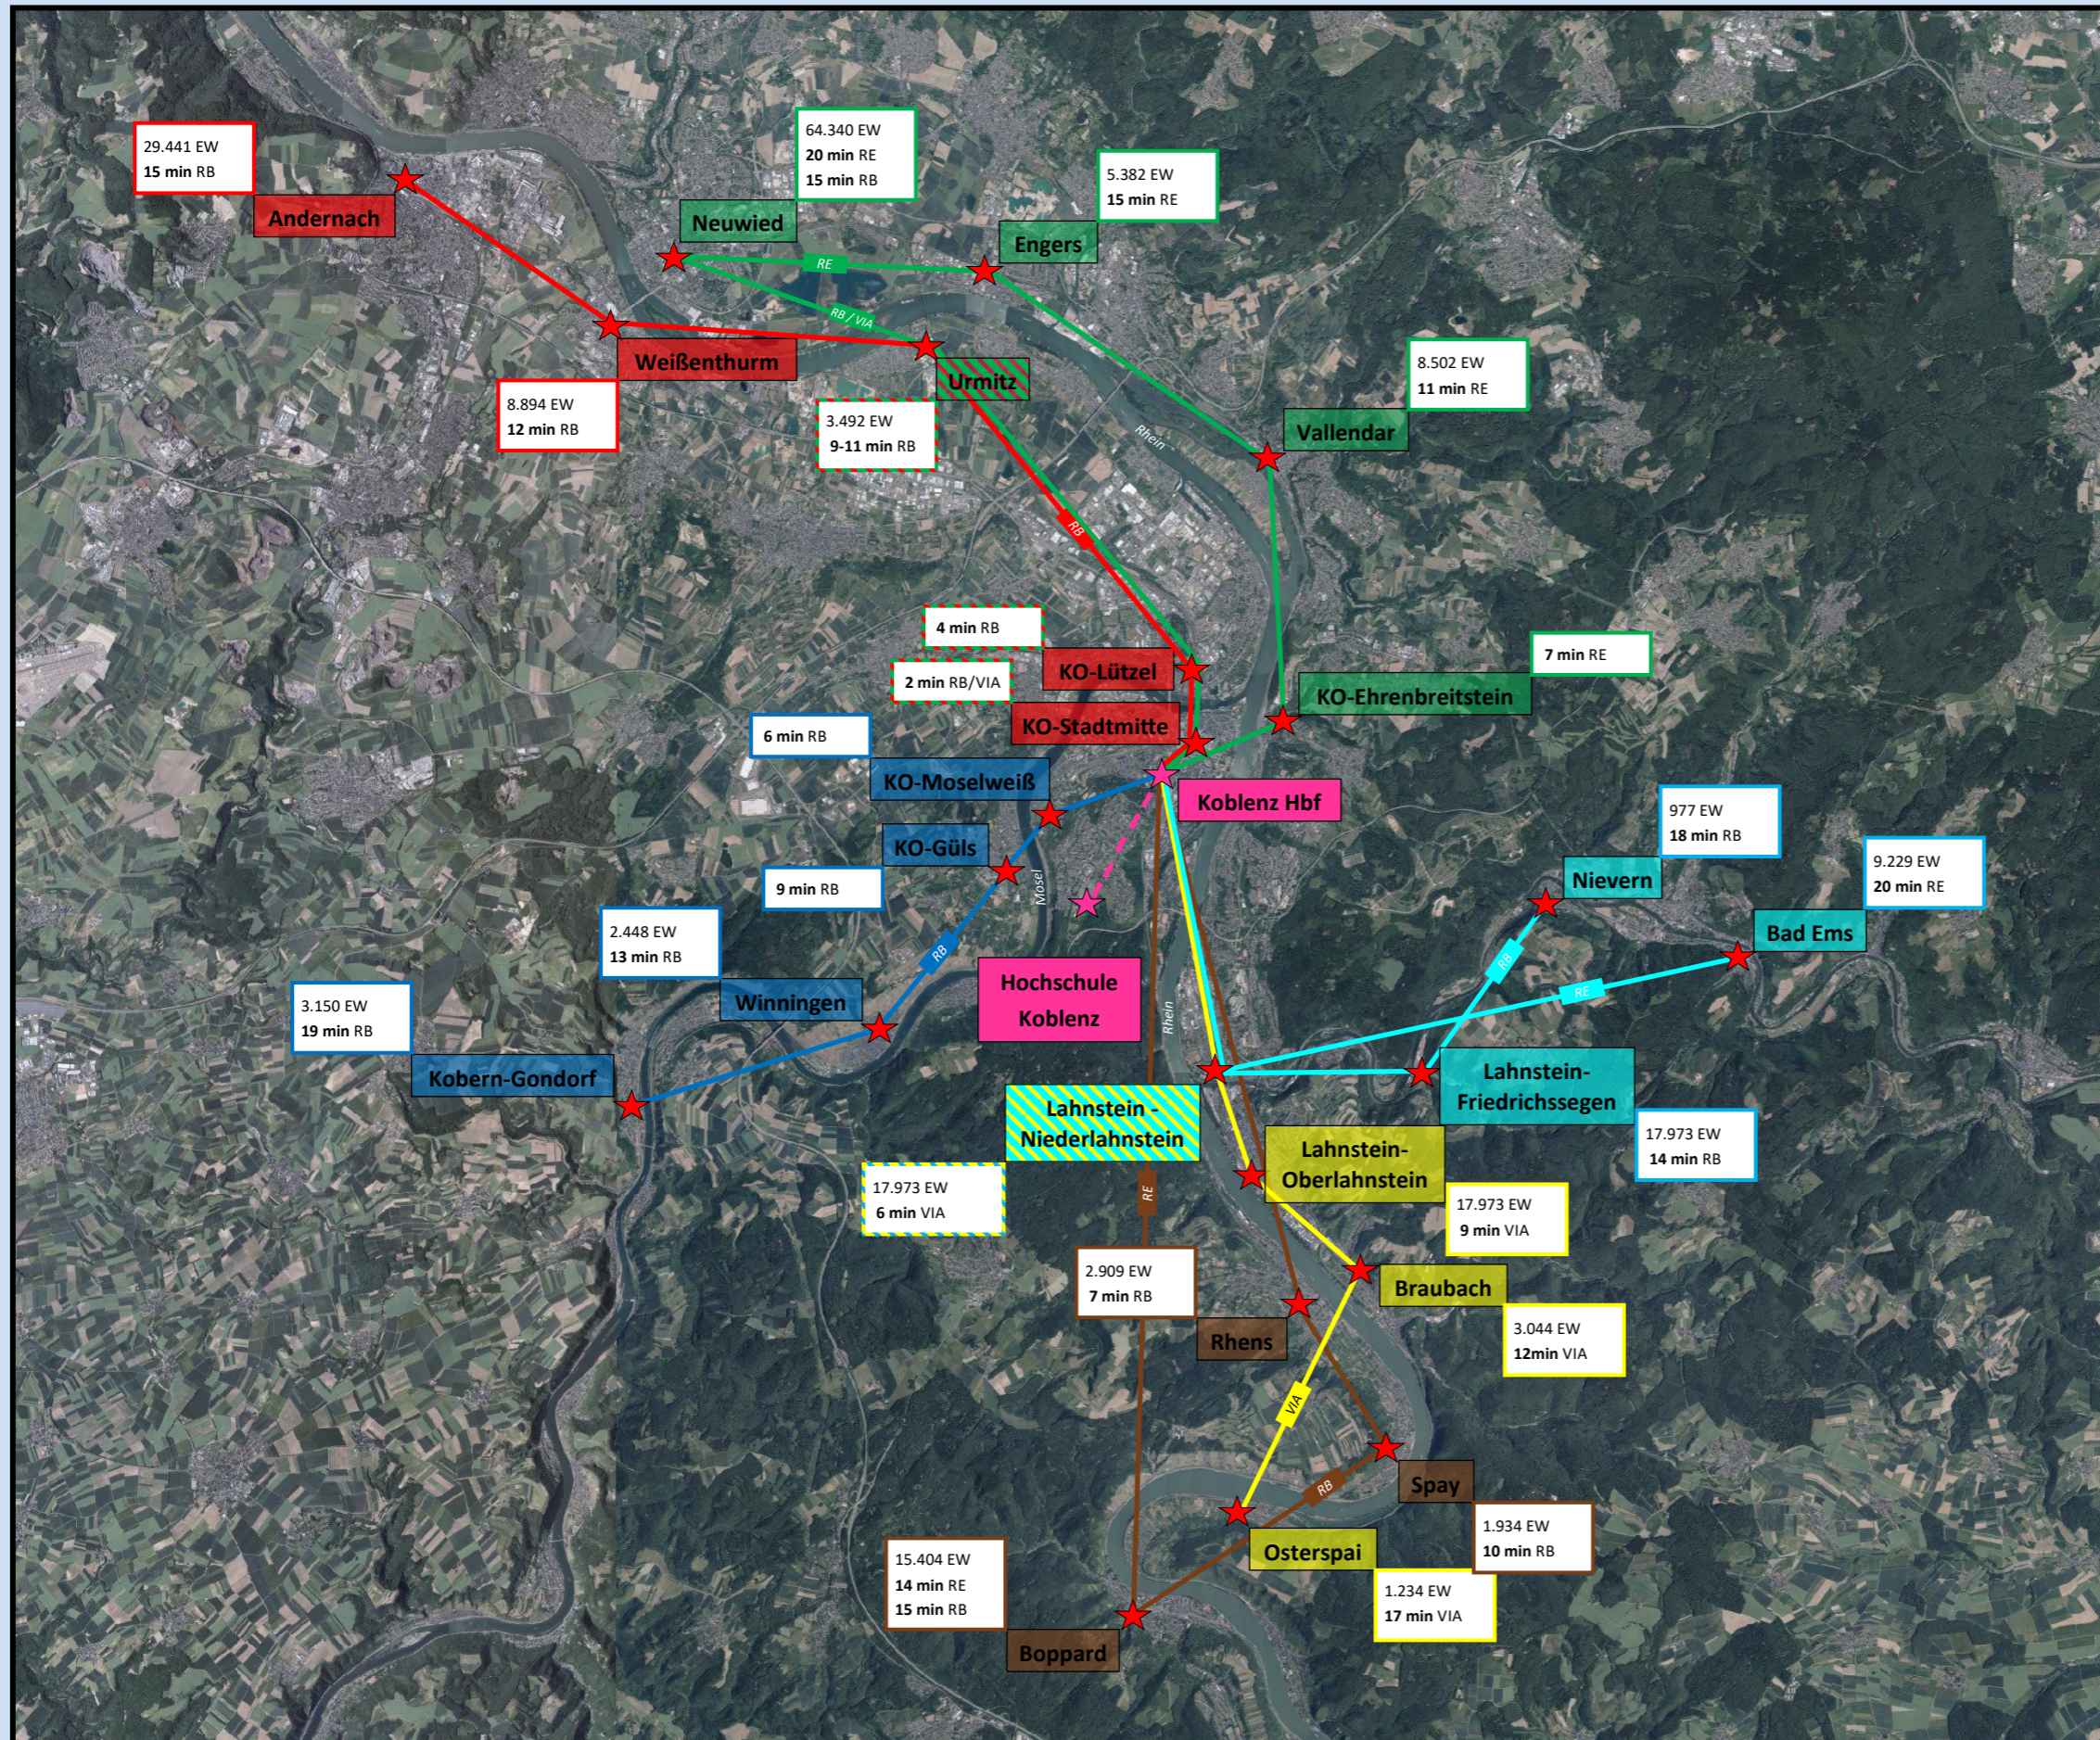

Student accommodation — also possible outside of Koblenz!

The surroundings of Koblenz offer many attractive places to live for students which you can reach with your "Semesterticket".

It will take about 15 minutes by train to get to Koblenz main station.

From there, you can reach the Hochschule Koblenz within 12 minutes by bus line 2/12 (every 15 minutes) or within 7 minutes by bus line 620/621.

Considering possible transfer time, the total ride time is 40 minutes at most.

It is not allowed to use the fast trains (IC and ICE) by the „Semesterticket“

Legende:

- railway line
- station
- bus line
- residents
- travel time / railway line

Impressum

Hochschule Koblenz
Konrad-Zuse-Straße 1
D-56075 Koblenz